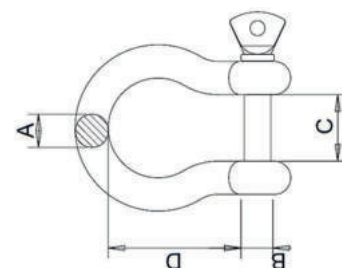

MANILHA CURVA EM AÇO INOX

SKU	TAMANHO/A	B	C	D
60846	4mm	4	8	16
60847	6mm	6	12	24
60848	8mm	8	16	32

4. Ferragens

MANILHA INOX BALÃO

SKU	TAMANHO (A)	B	C	D	CARGA
61100	4mm	4mm	8mm	16mm	90KG
61101	5mm	5mm	10mm	20mm	100KG
61102	6mm	6mm	12mm	24mm	150KG
61103	8mm	8mm	16mm	32mm	200KG
61104	10mm	10mm	20mm	40mm	500KG
61105	12mm	12mm	24mm	48mm	600KG
61106	14mm	14mm	28mm	56mm	900KG
61107	16mm	16mm	32mm	64mm	1100KG