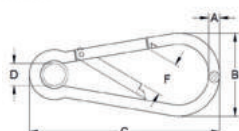

MOSQUETÃO INOX COM OLHAL

SKU	DIMENSÕES	A	B	C	D	F	CARGA
61116	4x40mm	4mm	20mm	40mm	7mm	5mm	36KG
61117	5x50mm	5mm	25mm	50mm	8mm	5mm	45KG
61118	6x60mm	6mm	30mm	60mm	9mm	6mm	63KG
61119	7x70mm	7mm	35mm	70mm	10mm	7mm	90KG
61120	8x80mm	8mm	40mm	80mm	12mm	10mm	113KG
61121	9x90mm	9mm	45mm	90mm	12mm	10mm	127KG
61122	10x100mm	10mm	50mm	100mm	15mm	13mm	181KG
61123	11x120mm	11mm	57mm	120mm	18mm	13mm	226KG
61124	12x140mm	12mm	67mm	140mm	15mm	15mm	272KG
61125	13x160mm	13mm	74mm	160mm	18mm	17mm	317KG