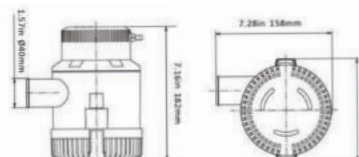

BOMBA DE PORÃO - SÉRIE 01S

SKU	VAZÃO	TENSÃO	CORRENTE	SAÍDA	FIOS	ID PRODUTO
60225	3000GPH / 11.356 LPH	12V	14,0 A	1 1/2"	2	SFBP1-G3000-01
60226	3500GPH / 13.249 LPH	12V	16,0 A	1 1/2"	2	SFBP1-G3500-01
60227	3700GPH / 14.006 LPH	12V	16,0 A	1 1/2"	2	SFBP1-G3700-01
60271	3700GPH / 14.006 LPH	24V	8,0 A	1 1/2"	2	SFBP2-G3500-01
60299	3000GPH / 11.356 LPH	24V	7,0 A	1 1/2"	2	SFBP2-G3700-01
60459	4700GPH / 17.791 LPH	12V	17,0 A	2"	2	SFBP1-G4700-01
60460	4700GPH / 17.791 LPH	24V	8,5 A	2"	2	SFBP2-G4700-01