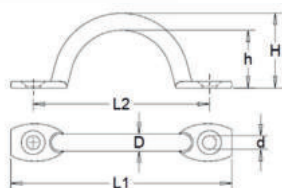

ALÇA COM BASE REDONDA INOX

SKU	TAMANHO (A)	A1	A2	H	h	W	d
61088	5mm	33mm	20mm	20mm	12mm	13mm	4.2mm
61089	6mm	40mm	23mm	26mm	17mm	17mm	4.2mm
61090	8mm	50mm	30mm	32mm	21mm	20mm	5.2mm

ALÇA COM BASE DIAMANTE INOX

SKU	TAMANHO (A)	A	B	H	h	W	d
61082	5mm	37mm	59mm	22mm	12mm	1mm	4.2mm
61083	6mm	40mm	64mm	26mm	15mm	15mm	4.2mm
61084	8mm	50mm	80mm	33mm	20mm	18mm	5.2mm

4. Ferragens

ALÇA COM BASE PLANA INOX

SKU	TAMANHO (A)	A	B1	B2	H	h	W	d
61085	5mm	15mm	45mm	35.5mm	20mm	12mm	14mm	4.2mm
61086	6mm	20mm	60mm	46mm	25mm	17mm	18mm	5.2mm
61087	8mm	26mm	80mm	60mm	32mm	21mm	20mm	5.2mm