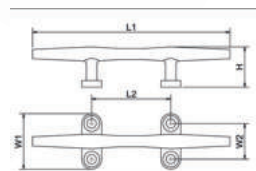

MOSQUETÃO INOX COM OLHAL

SKU	DIMENSÕES	A	B	C	D	F	CARGA
61116	4x40mm	4mm	20mm	40mm	7mm	5mm	36KG
61117	5x50mm	5mm	25mm	50mm	8mm	5mm	45KG
61118	6x60mm	6mm	30mm	60mm	9mm	6mm	63KG
61119	7x70mm	7mm	35mm	70mm	10mm	7mm	90KG
61120	8x80mm	8mm	40mm	80mm	12mm	10mm	113KG
61121	9x90mm	9mm	45mm	90mm	12mm	10mm	127KG
61122	10x100mm	10mm	50mm	100mm	15mm	13mm	181KG
61123	11x120mm	11mm	57mm	120mm	18mm	13mm	226KG
61124	12x140mm	12mm	67mm	140mm	15mm	15mm	272KG
61125	13x160mm	13mm	74mm	160mm	18mm	17mm	317KG

4. Ferragens

CUNHO DE AMARRA INOX

SKU	DIMENSÕES	DIMENSÕES	L1	L2	W1	W2	H
61126	150mm	6"	150mm	56mm	44mm	26mm	31mm
61127	200mm	8"	200mm	75mm	50.90mm	28mm	41mm
61128	250mm	10"	250mm	95mm	65mm	44mm	50mm

GANCHO U-BOLT COM PARAFUSO E PLACA